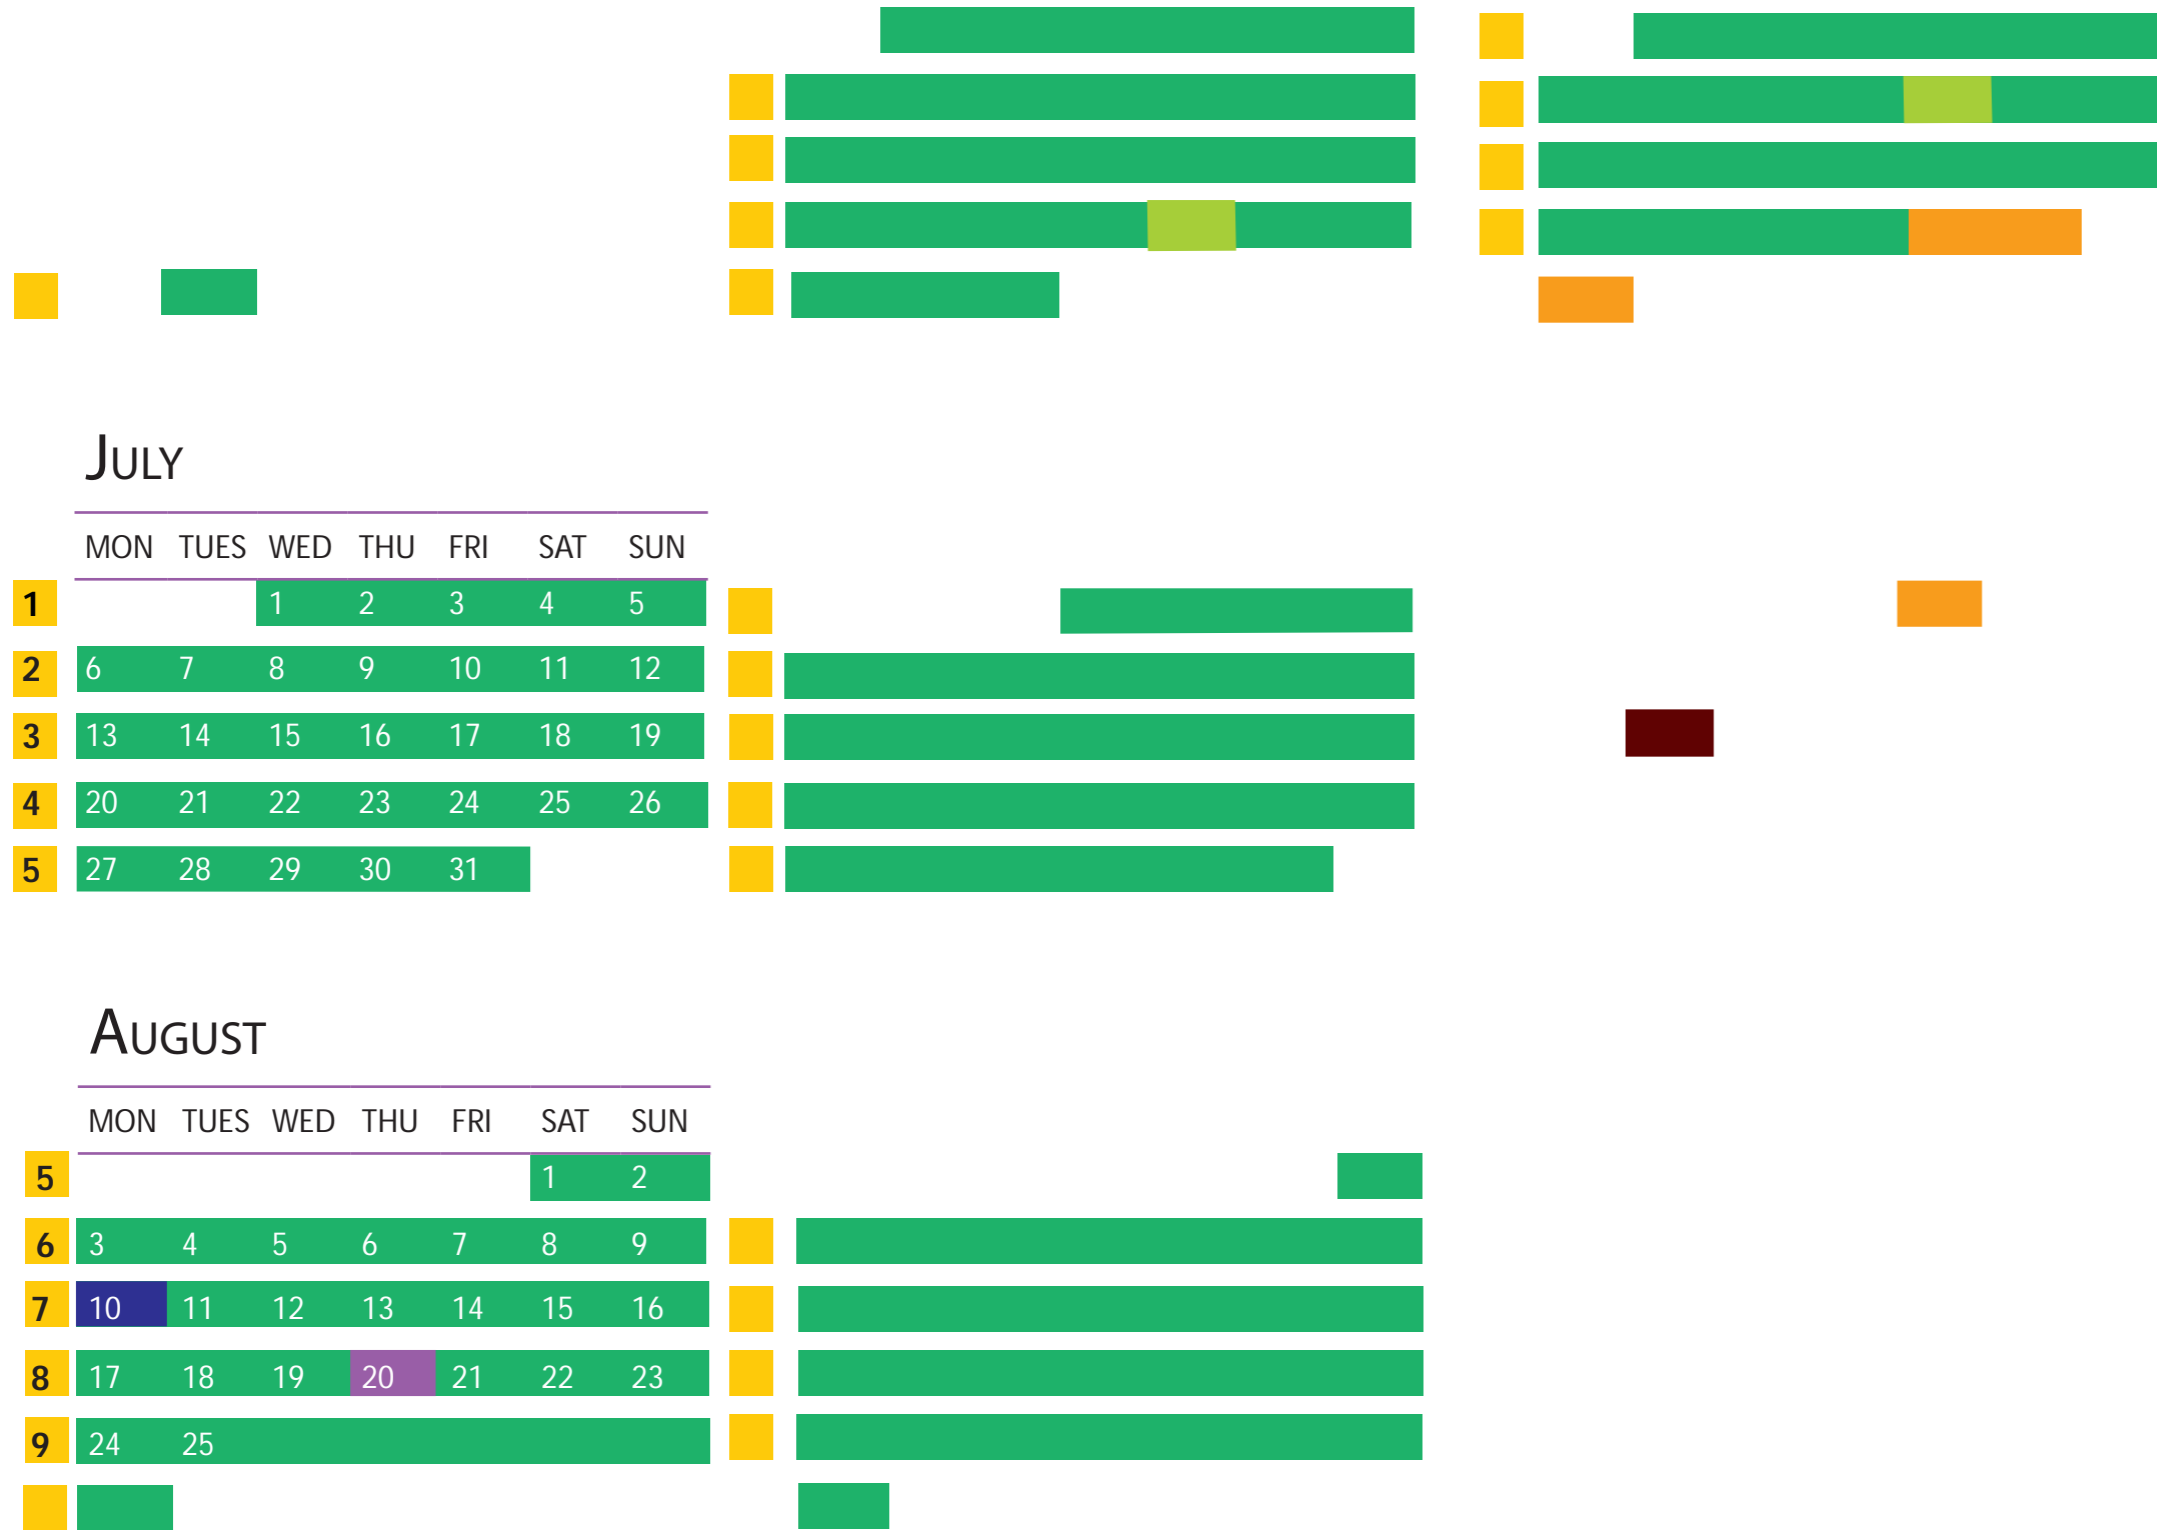

This calendar shows Research Training Period 3 dates only. For other study periods see [www.jcu.edu.au/students/important-dates](http://www.jcu.edu.au/students/important-dates)

### JULY

MON TUES WED THU FRI SAT SUN

1		1	2	3	4	5
2	6	7	8	9	10	11
3	13	14	15	16	17	18
4	20	21	22	23	24	25
5	27	28	29	30	31	

### AUGUST

MON TUES WED THU FRI SAT SUN

5					1	2
6	3	4	5	6	7	8
7	10	11	12	13	14	15
8	17	18	19	20	21	22
9	24	25				

## IMPORTANT DATES (RTP3)